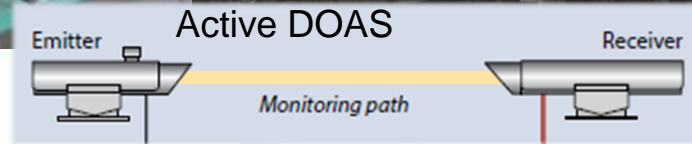

# Yonsei Univ. - Remote Sensing for KORUS-AQ

GEMS  
GOCI  
MI

AERONET

Sky radiometer  
Skyview

Pandora

- Jhoon Kim
- Myungje Choi (AERONET, GOCI)
- Sanghee Lee (Brewer)
- Ukkyo Jeong (GEMS)
- Woo Gyeong Kim (PANDORA)
- Sujeong Go (PANDORA)
- Mijin Kim (MI, GEMS)