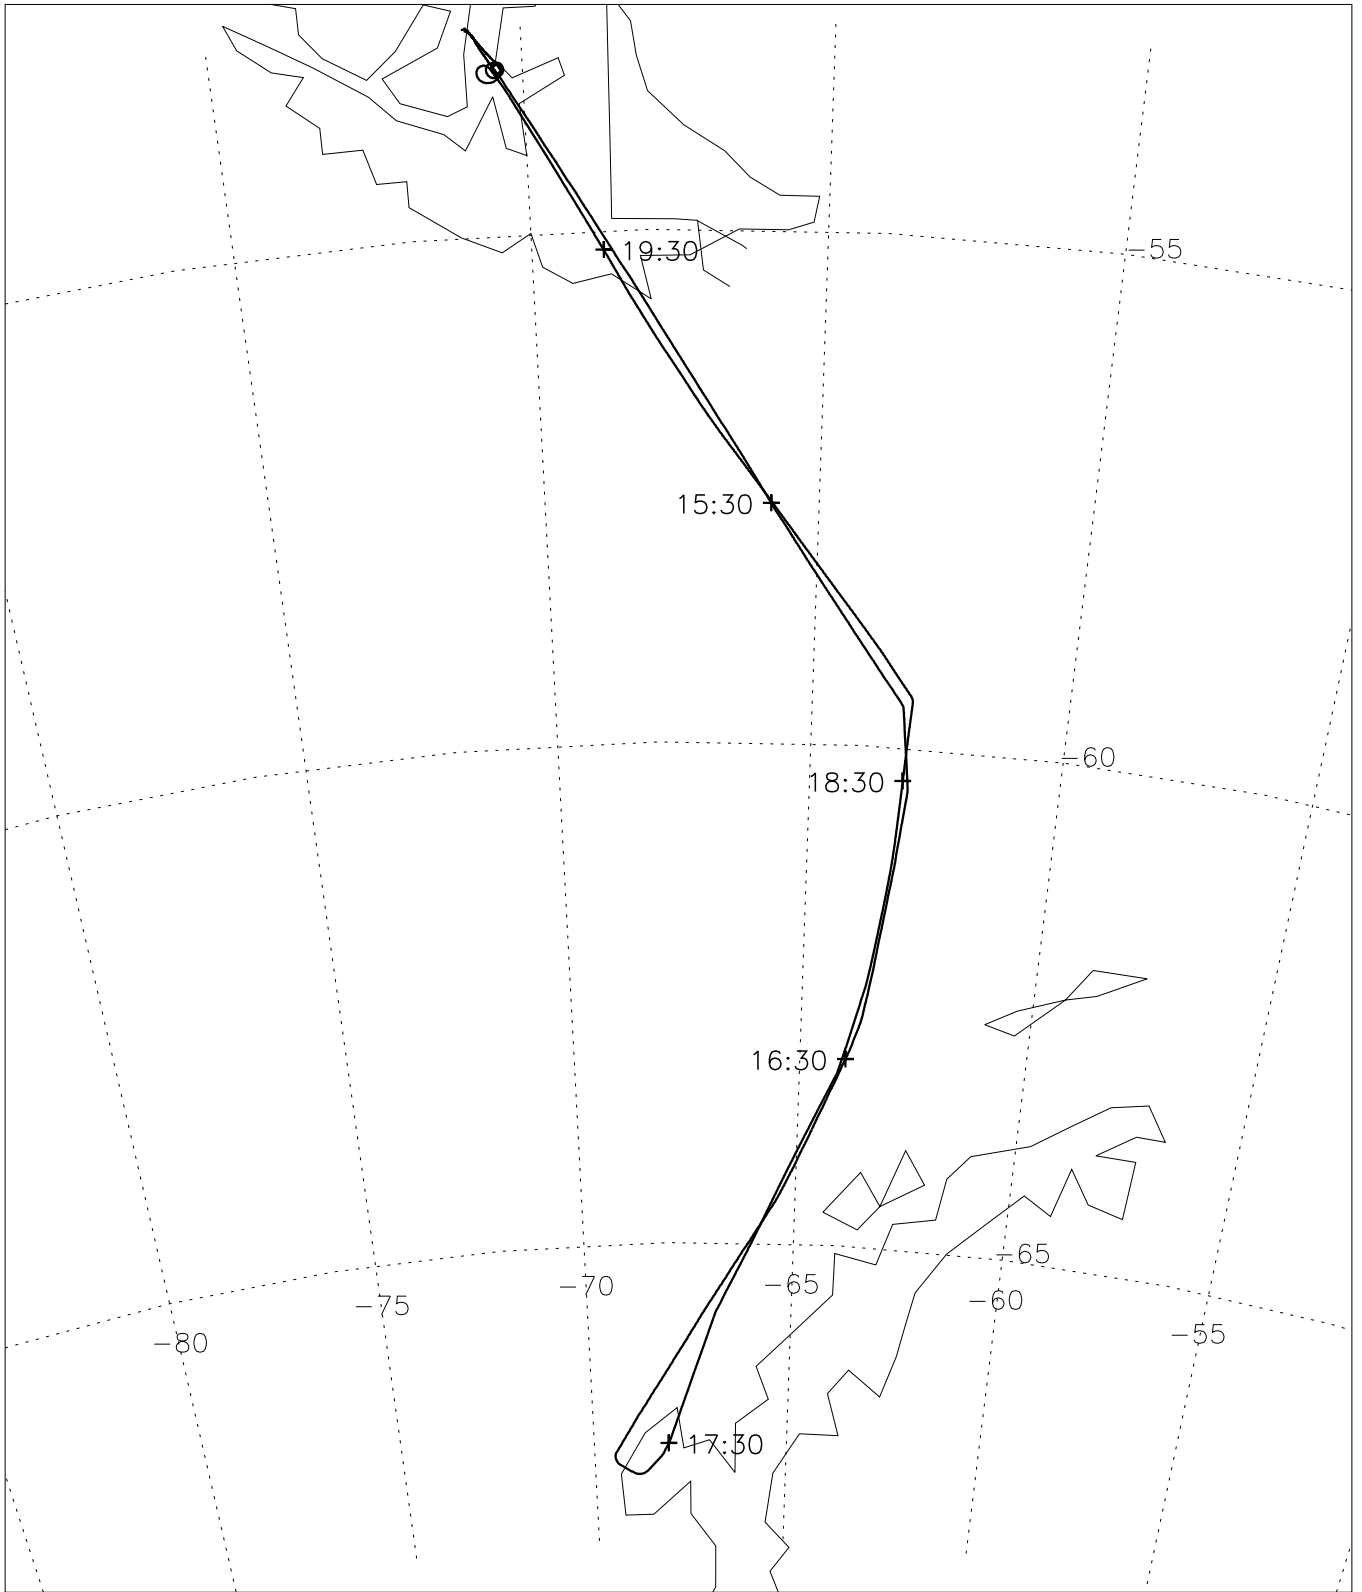

870817 ER-2 Flight Track from Nav Recorder RDATE=890509

Start = 14:33 End = 20:21 LonMin= -70.94 LonMax= -63.03 LatMin=-67.34 LatMax=-53.00