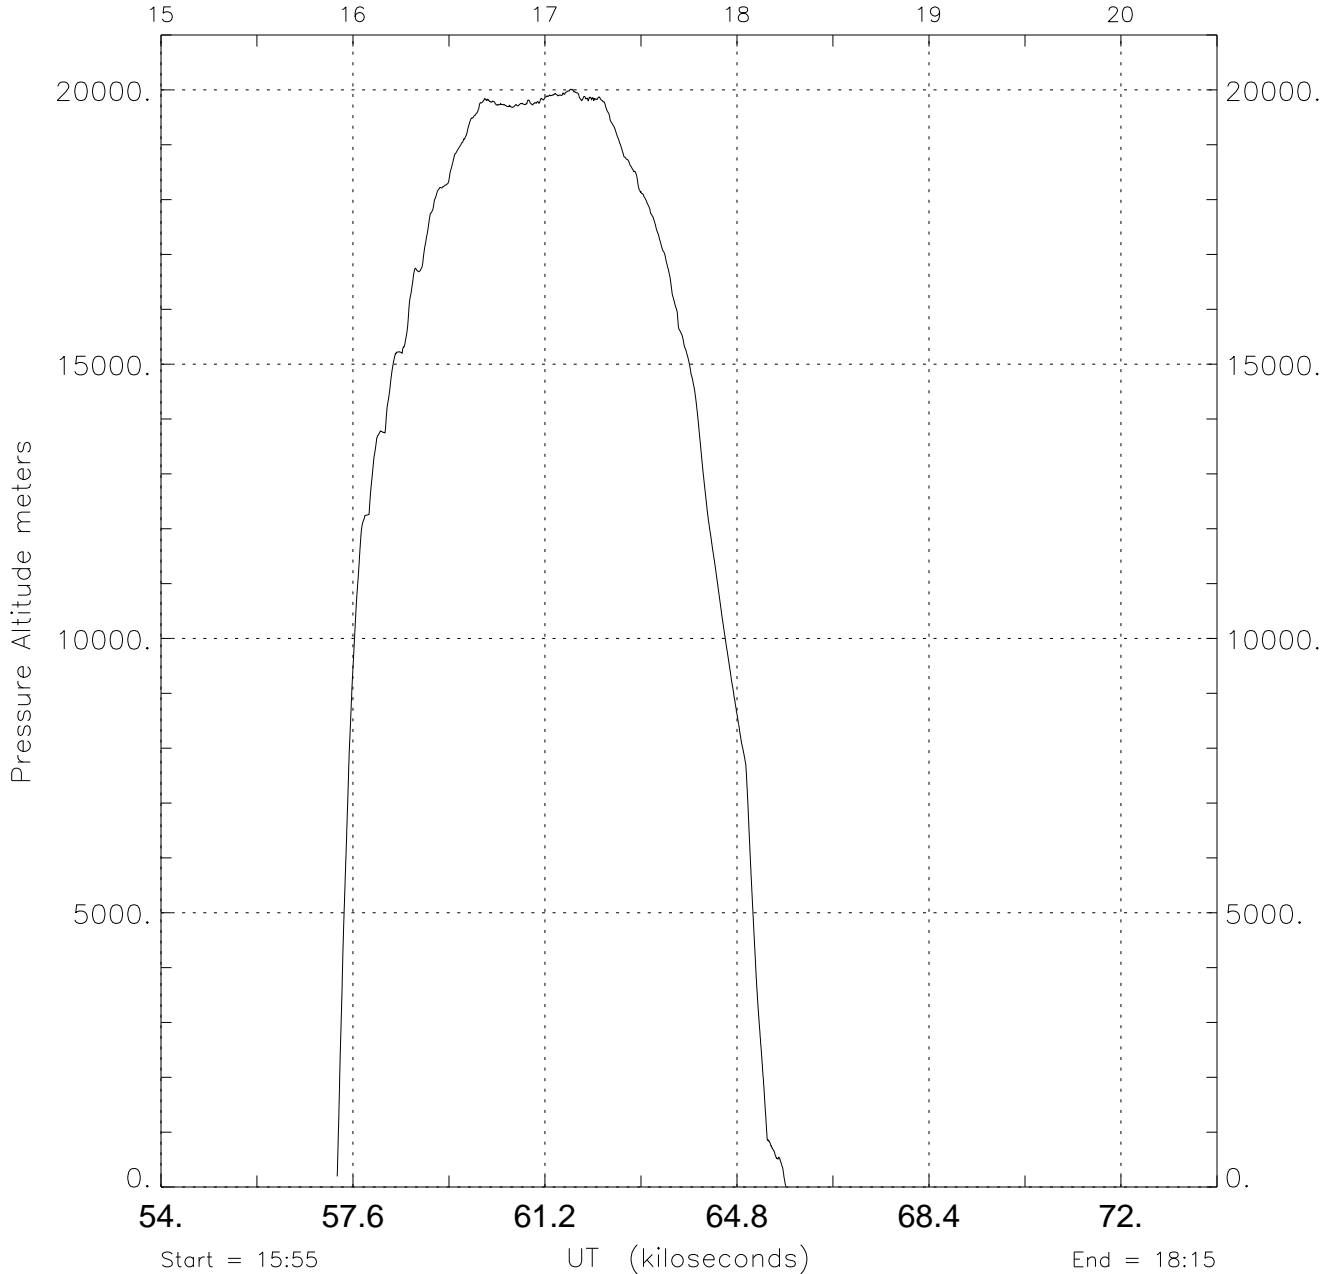

870815 ER-2 Nav Recorder RDATE=890509

54.

57.6

61.2

64.8

68.4

72.

Start = 15:55

UT (kiloseconds)

End = 18:15