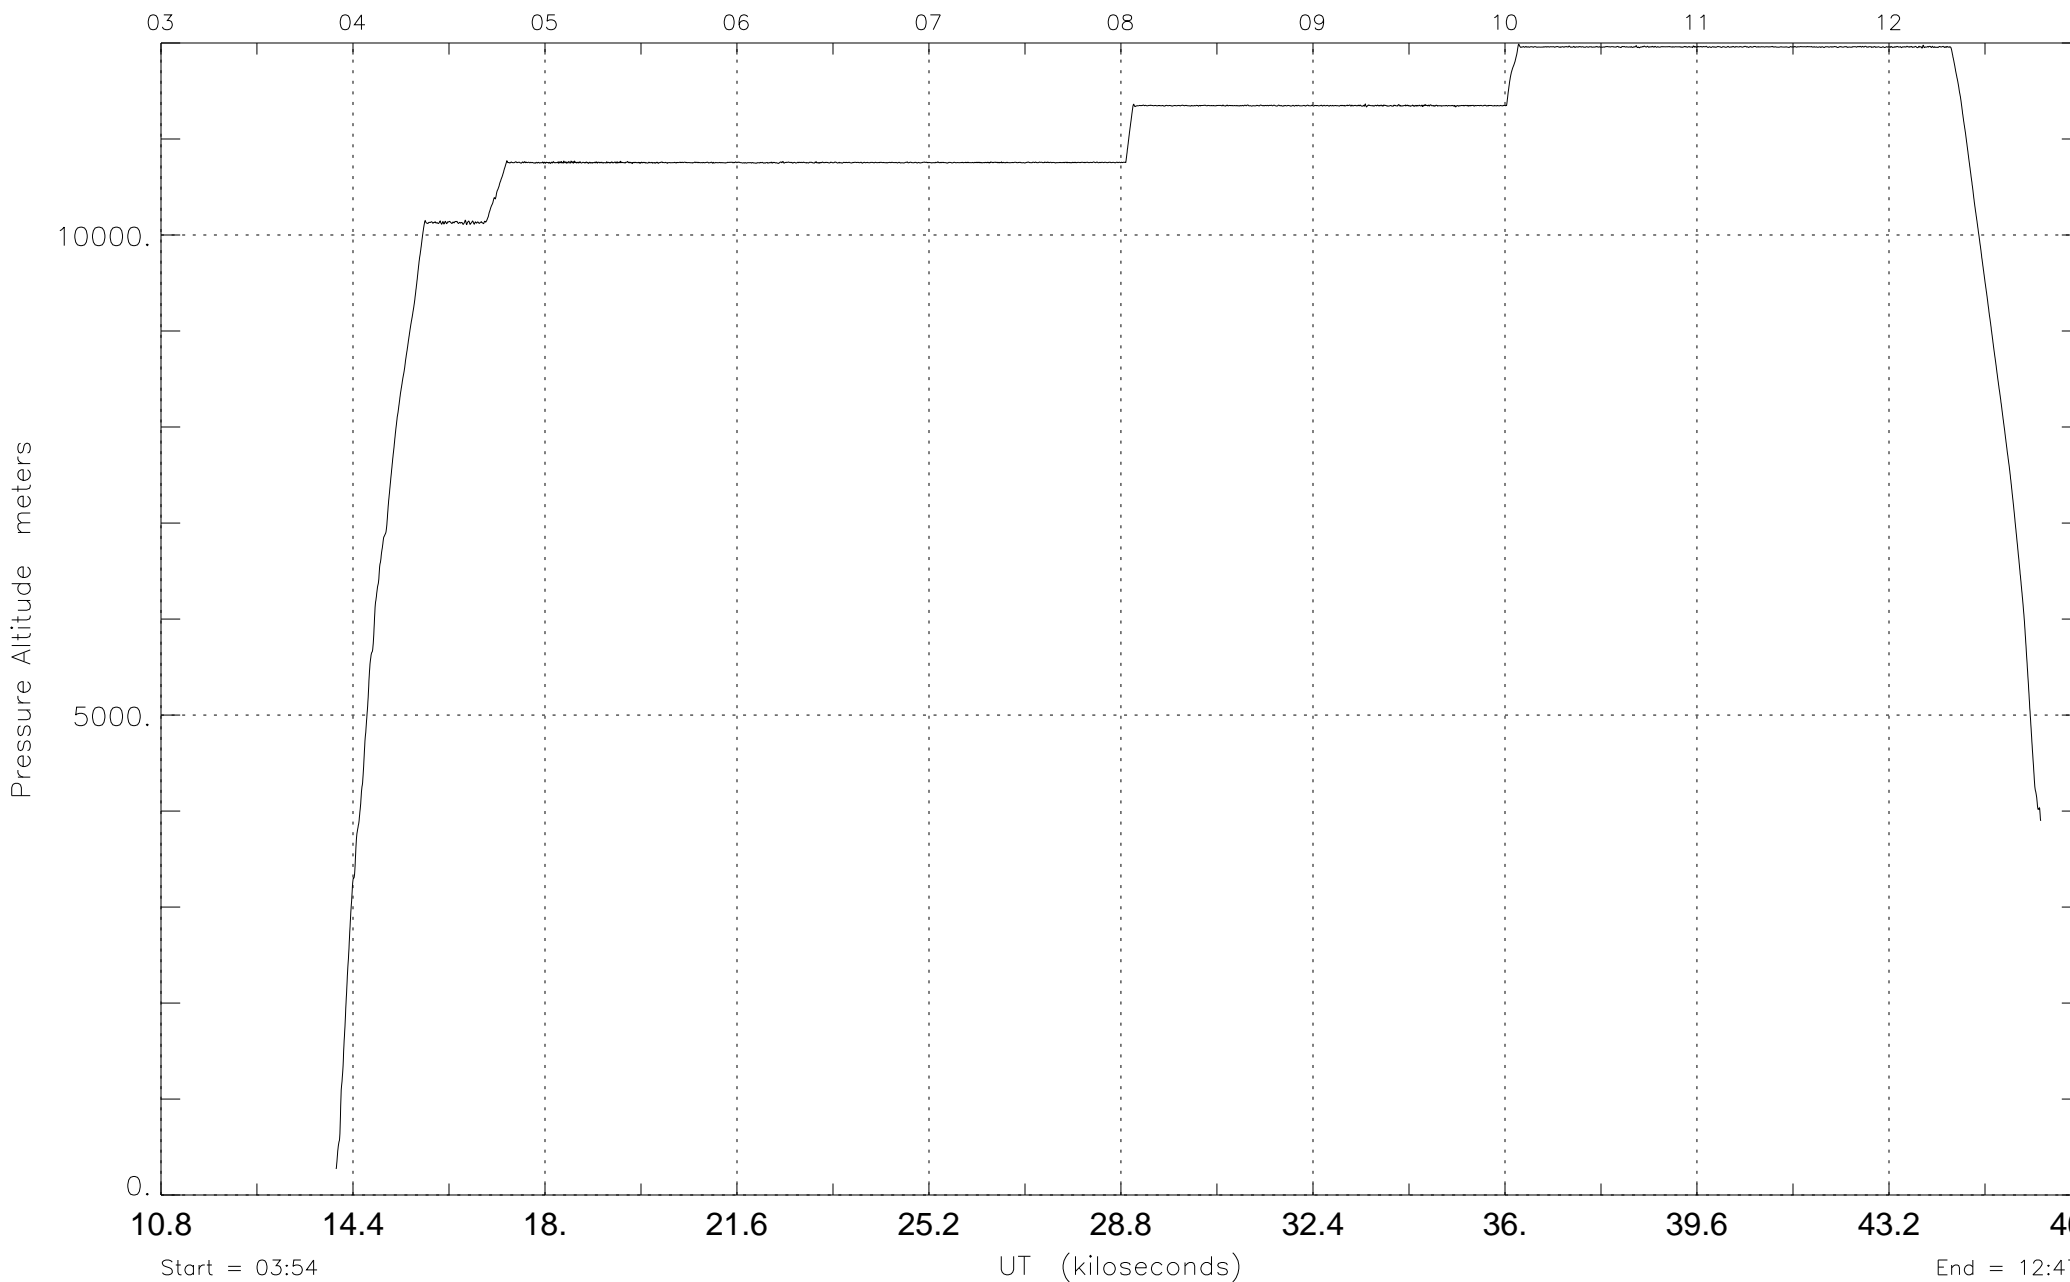

871002 DC-8 Nav Recorder RDATE=890509

Start = 03:54

UT (kiloseconds)

End = 12:47