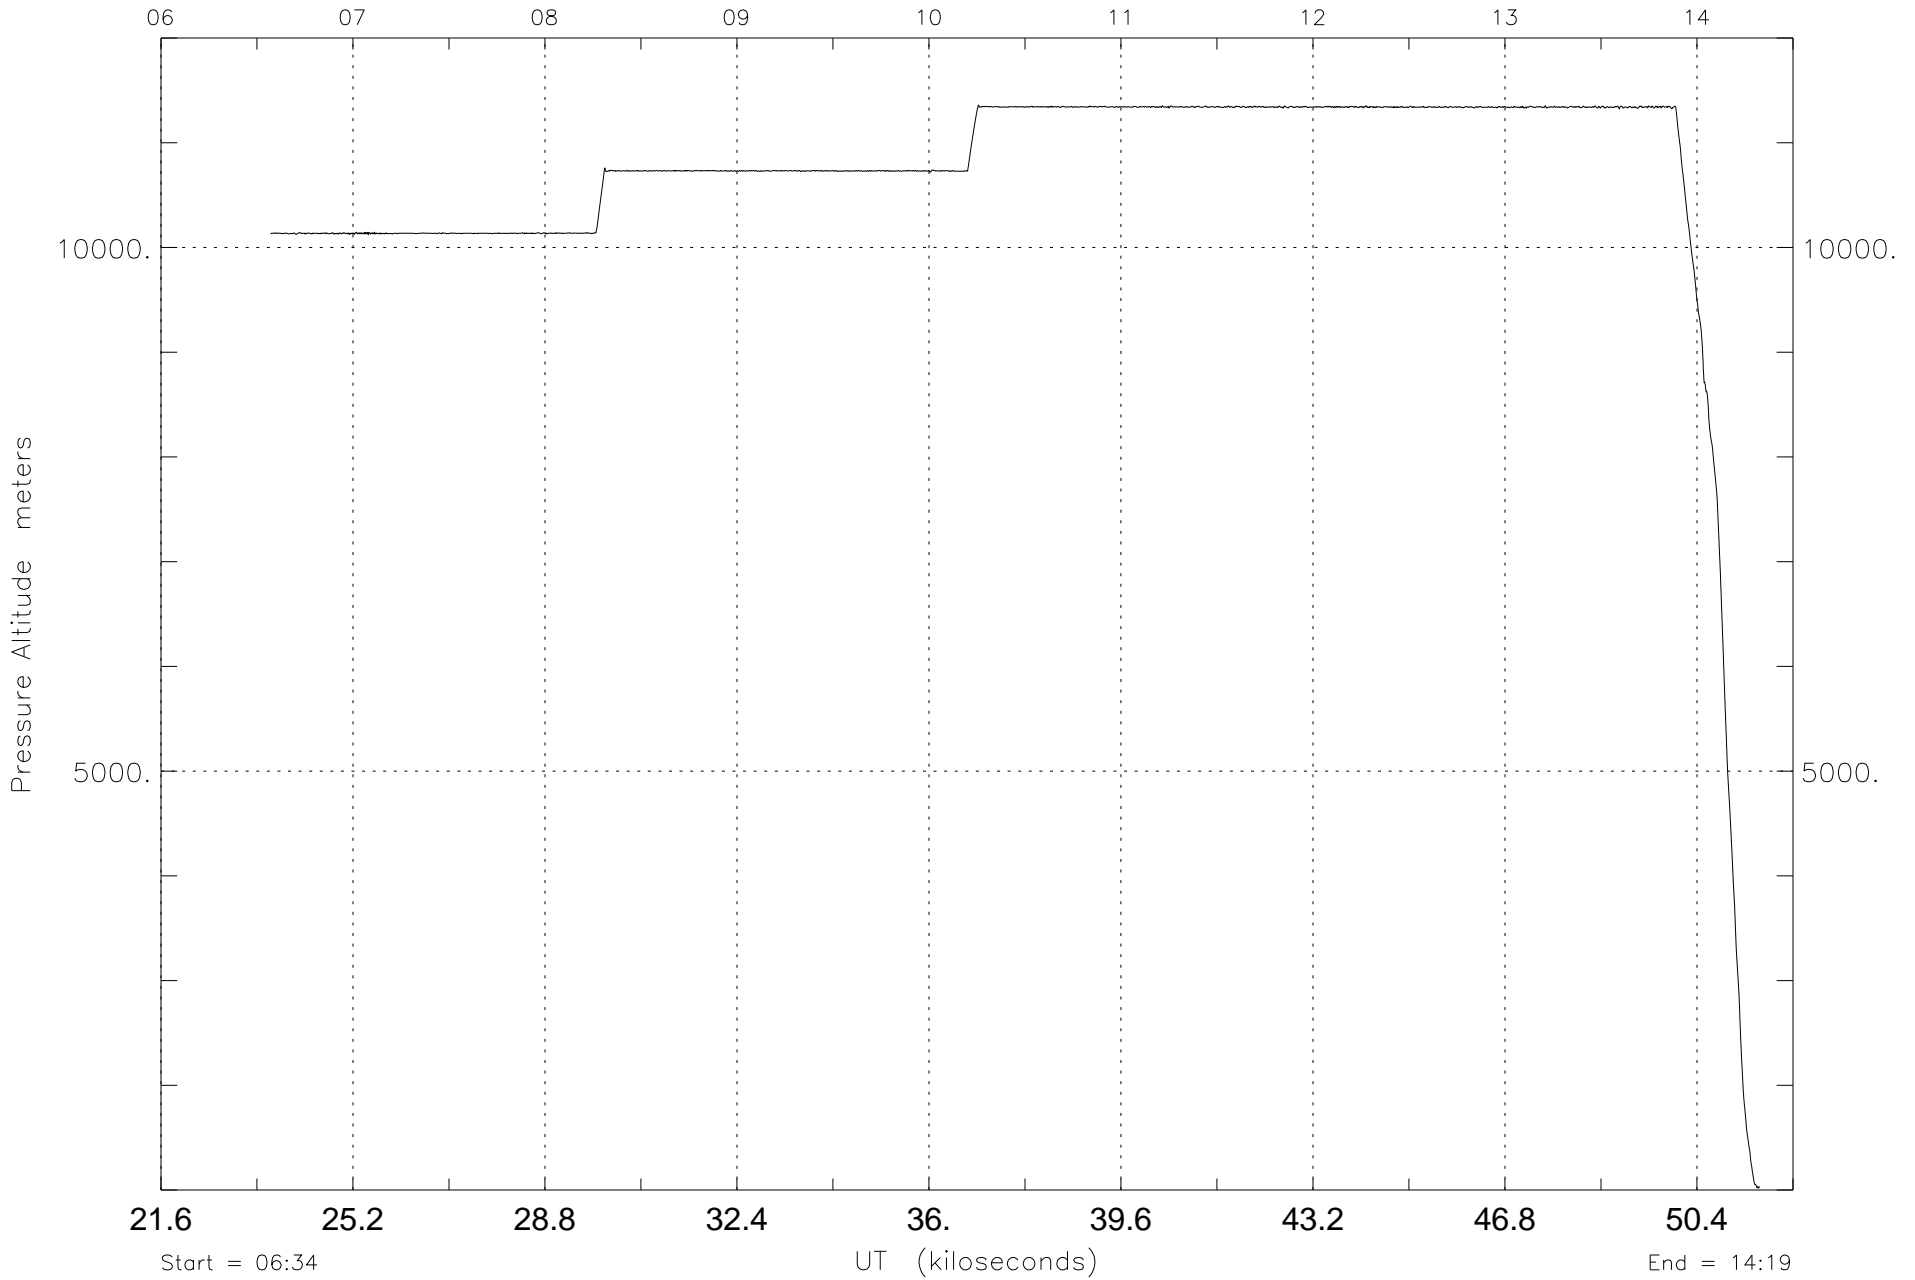

870822 DC-8 Nav Recorder RDATE=890509

Start = 06:34

UT (kiloseconds)

End = 14:19