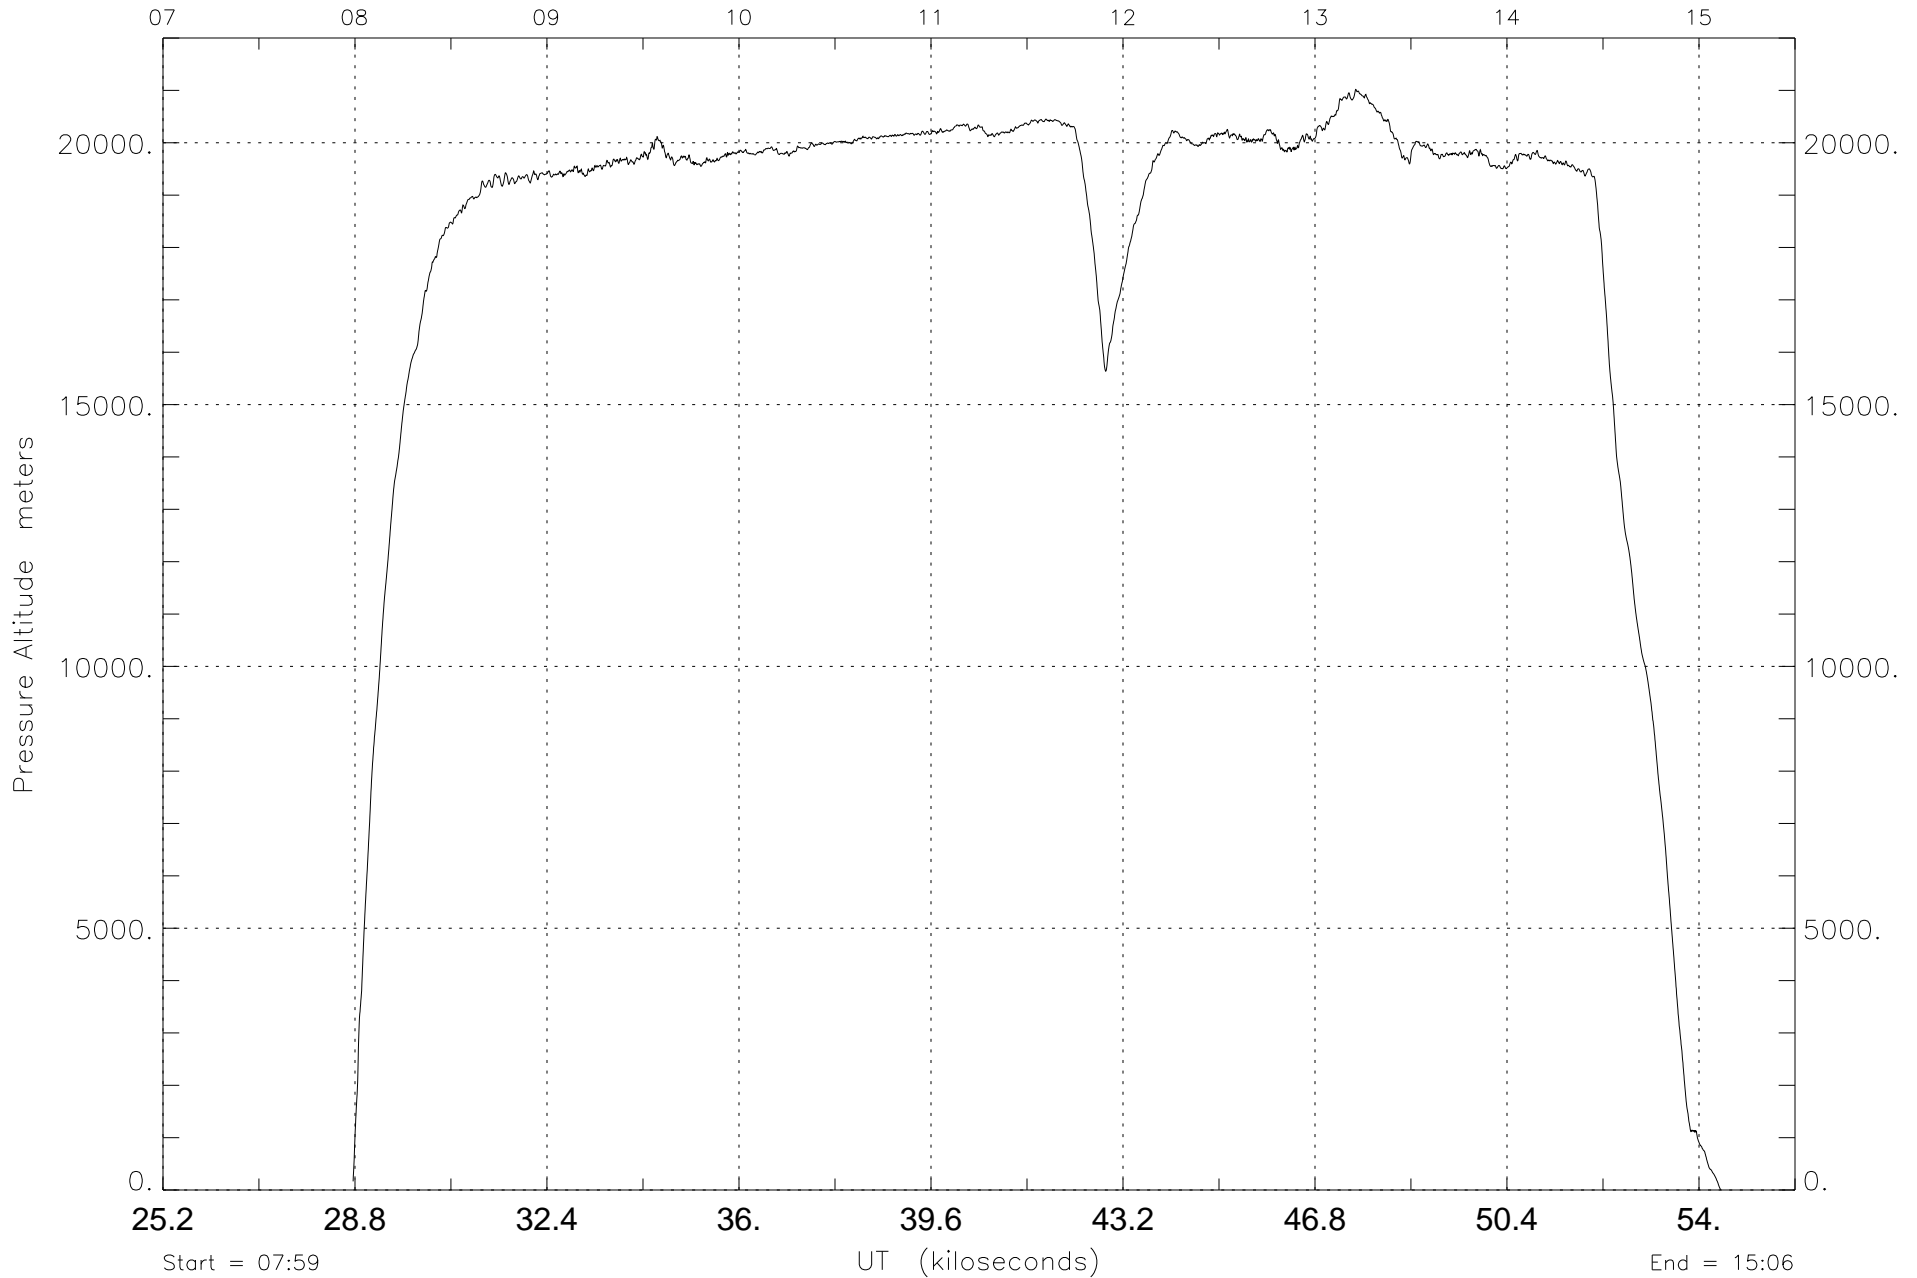

# 890119 ER-2 Nav Recorder RDATE=900215

Start = 07:59

End = 15:06