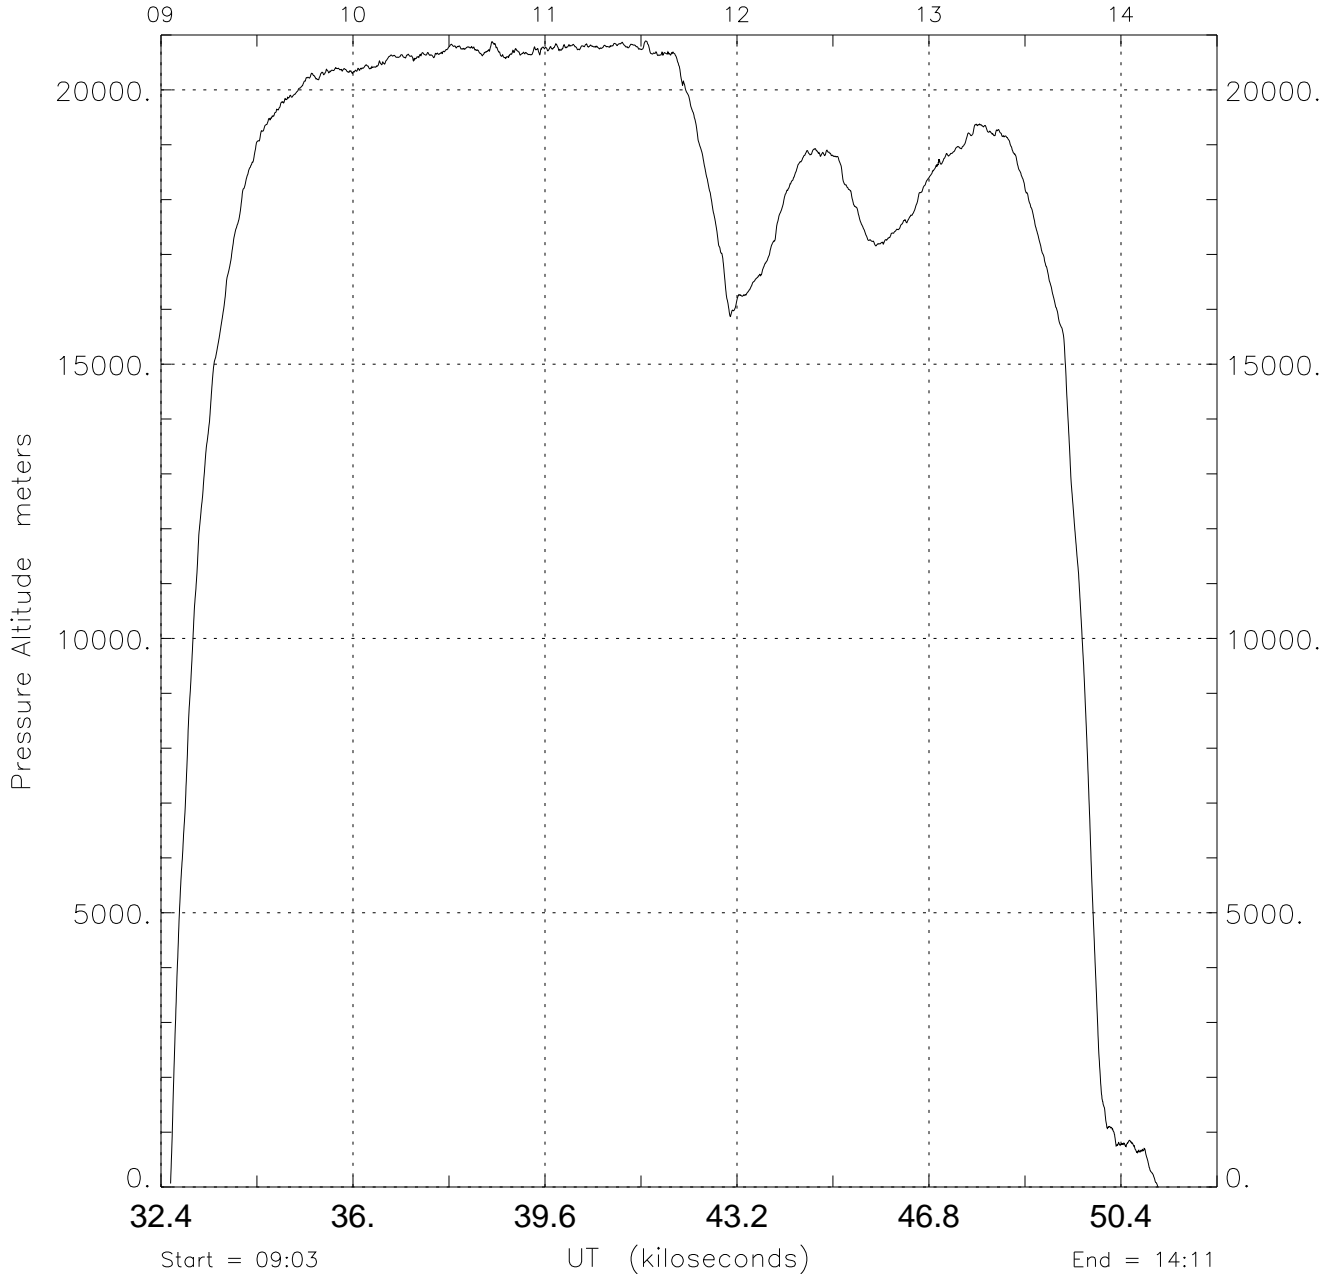

890103 ER-2 Nav Recorder RDATE=900215

Start = 09:03

UT (kiloseconds)

End = 14:11