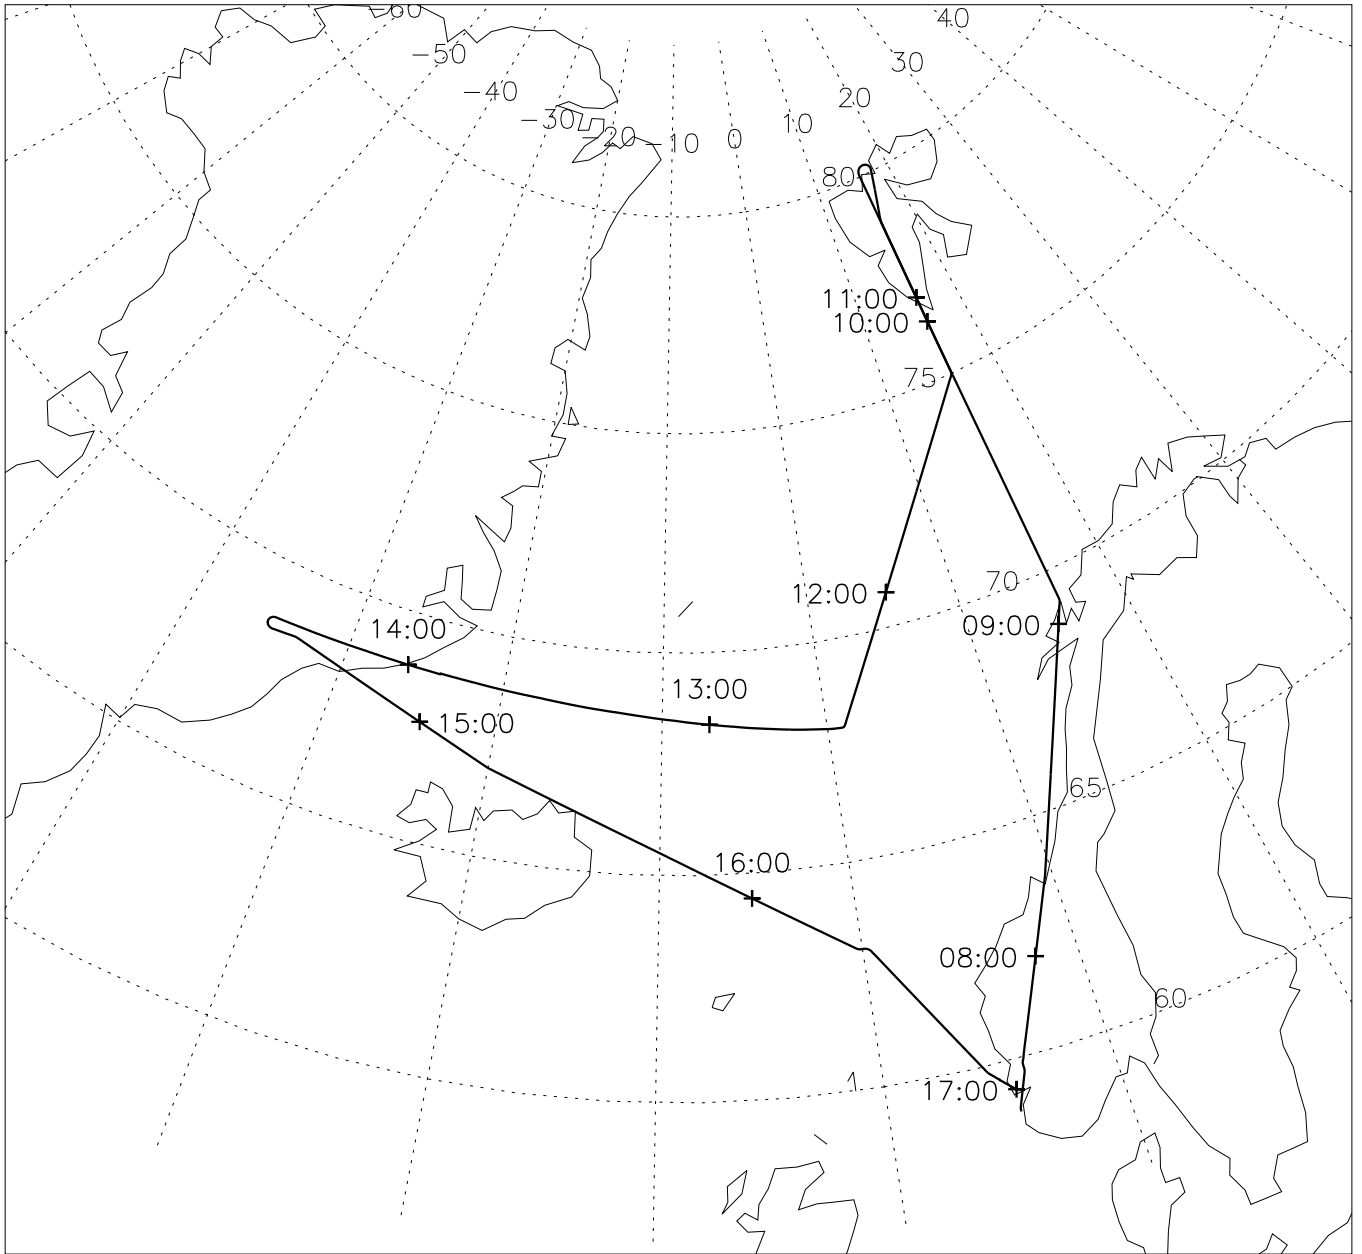

890119 DC-8 Flight Track from DADS RDATE=900516

Start = 07:28 End = 17:00 LonMin= -35.24 LonMax= 17.78 LatMin= 58.87 LatMax= 80.22