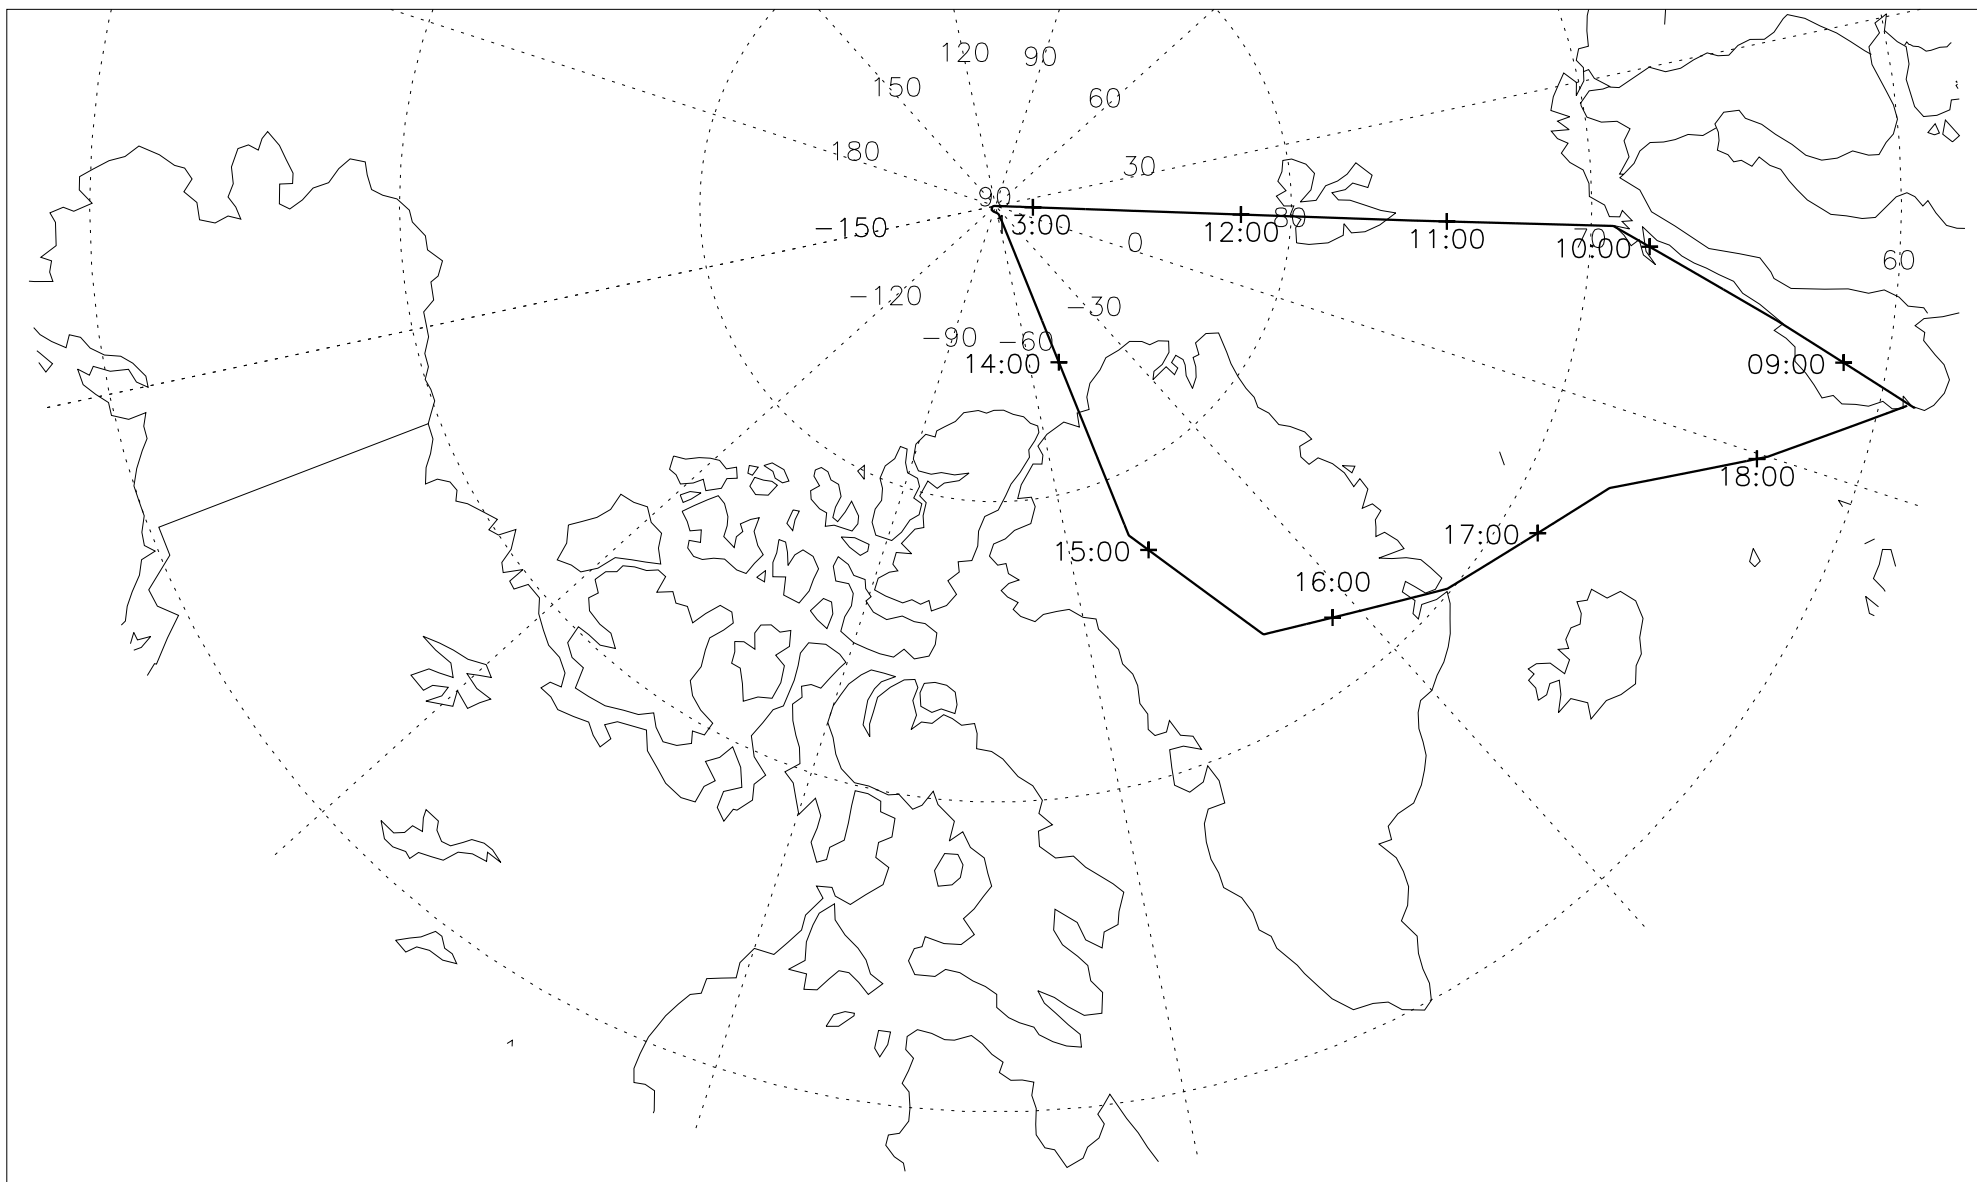

890111 DC-8 Flight Track from DADS RDATE=900516

Start = 08:34 End = 18:47 LonMin=-160.98 LonMax= 16.14 LatMin= 58.88 LatMax= 90.00